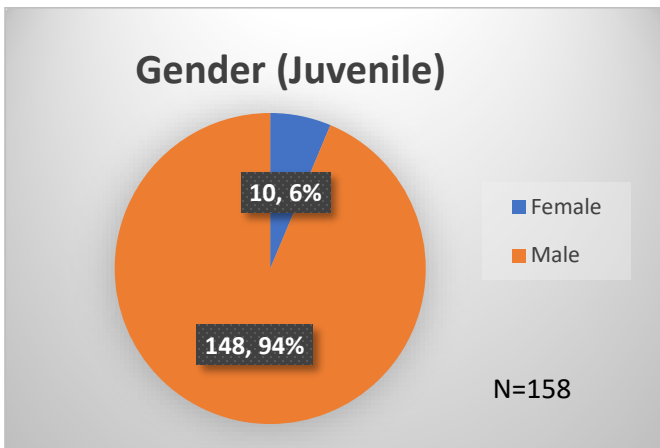

Daily Data Dashboard – October 11, 2023

Demographics for JTDC Population

Wednesday Morning Midnight Count

Total # of probation Involved youth¹: 1,301

¹ Probation Active: Any youth who is pending sentencing with an active social history, has been formally placed on probation or supervision with Cook County Juvenile Probation on the date of the report.