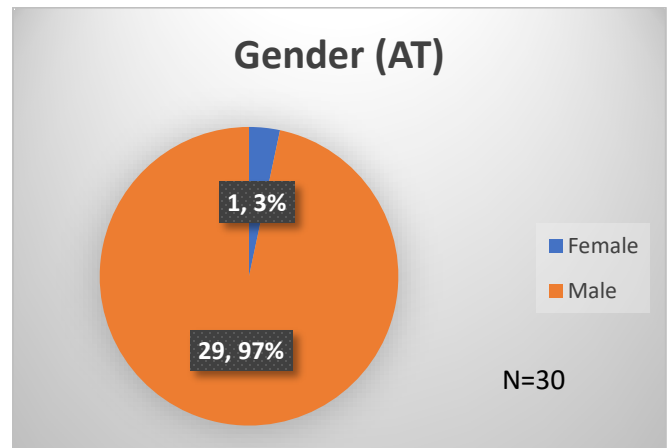

Daily Data Dashboard – October 11, 2023

Demographics for JTDC Population

Wednesday Morning Midnight Count

Total # of probation Involved youth¹: 1,301

¹ Probation Active: Any youth who is pending sentencing with an active social history, has been formally placed on probation or supervision with Cook County Juvenile Probation on the date of the report.