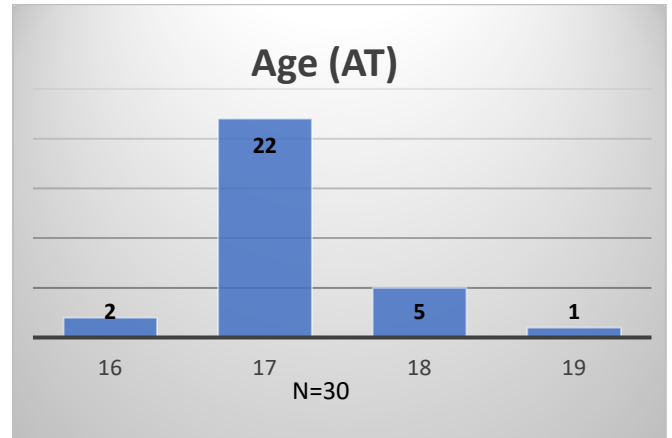

Daily Data Dashboard – October 11, 2023

Demographics for JTDC Population

Wednesday Morning Midnight Count

Total # of probation Involved youth¹: 1,301

¹ Probation Active: Any youth who is pending sentencing with an active social history, has been formally placed on probation or supervision with Cook County Juvenile Probation on the date of the report.

Daily Data Dashboard – October 11, 2023
Demographics for JTDC Population
Wednesday Morning Midnight Count