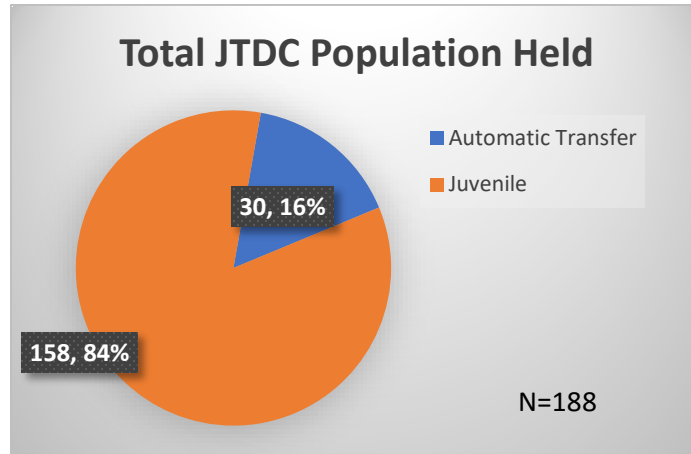

Daily Data Dashboard – October 11, 2023

Demographics for JTDC Population

Wednesday Morning Midnight Count

Total # of probation Involved youth¹: 1,301

¹ Probation Active: Any youth who is pending sentencing with an active social history, has been formally placed on probation or supervision with Cook County Juvenile Probation on the date of the report.