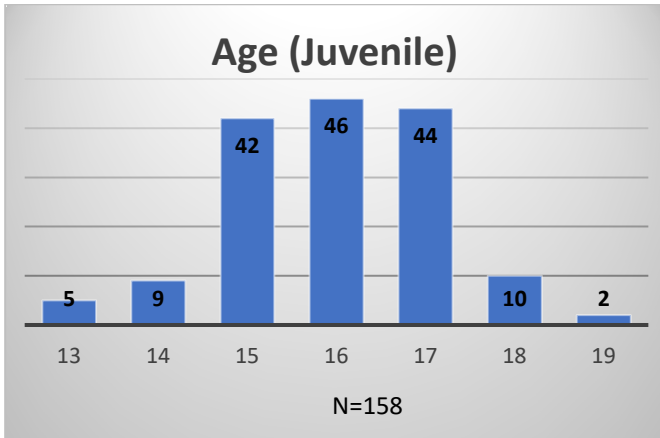

Daily Data Dashboard – October 11, 2023

Demographics for JTDC Population

Wednesday Morning Midnight Count

Total # of probation Involved youth¹: 1,301

¹ Probation Active: Any youth who is pending sentencing with an active social history, has been formally placed on probation or supervision with Cook County Juvenile Probation on the date of the report.

Daily Data Dashboard – October 11, 2023
Demographics for JTDC Population
Wednesday Morning Midnight Count